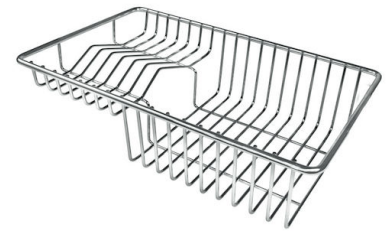

---

**Small radius** Bowls with squared shapes with a modern design and an increased capacity, for a minimal aesthetics connected with an extreme practicality.

---

## OPTIONAL ACCESSORIES

**Cestello inox**  
8612 000

**Glass chopping board**  
8631 300

**HPDE Chopping board**  
8657 001

**HPDE Twin chopping board**  
8644 101

**Stainless steel plate rack**  
8100 154

**Stainless steel plate rack**  
8100 303  
\* only in combination with the accessory  
8644 101

**White basket**  
8612 100

**White bowl**  
8153 100

**Graters kit with ring-holder and  
food collection tray**  
8159 101  
\* only in combination with the accessory  
8644 101